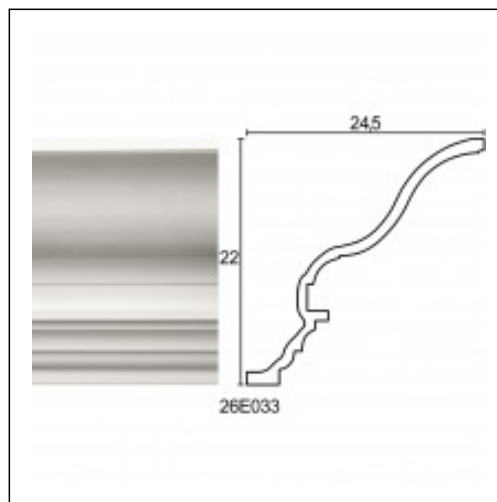

Large Linear Cornices / Linear S

Cat.No. 26.E.033

Large Linear Cornices

Length: 225 cm.

Depth: 24.5 cm.

Height: 22 cm.

RELATIVE PRODUCT PHOTOS