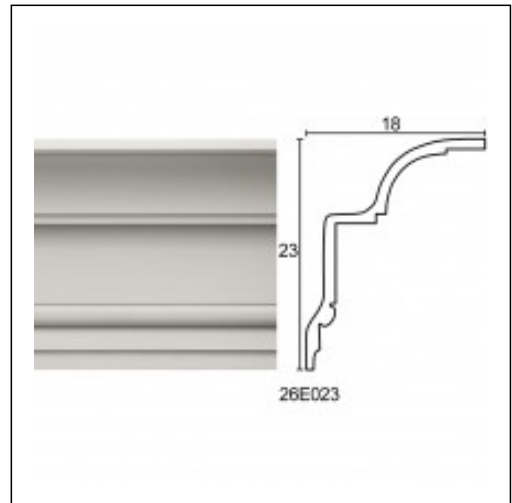

Large Linear Cornices / Dent Socket Large 2

Cat.No. 26.E.023

Large Linear Cornices

Width: 18 cm.
Length: 225 cm.
Height: 23 cm.

RELATIVE PRODUCT PHOTOS