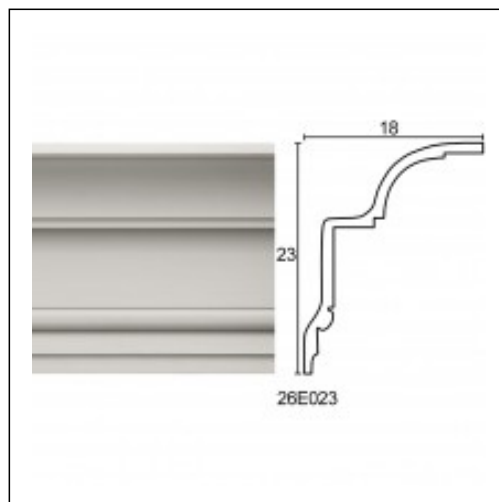

Large Linear Cornices / Dent Socket Large 2

Cat.No. 26.E.023

Large Linear Cornices

Width: 18 cm.

Length: 225 cm.

Height: 23 cm.

RELATIVE PRODUCT PHOTOS