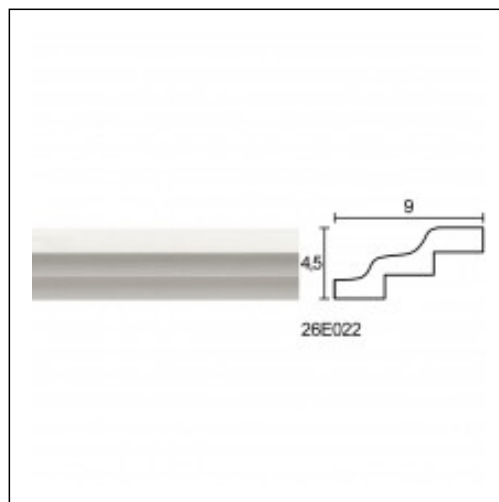

Large Linear Cornices / Stairs 4.5cm

Cat.No. 26.E.022

Large Linear Cornices

Width: 9 cm.

Length: 225 cm.

Height: 4.5 cm.

RELATIVE PRODUCT PHOTOS