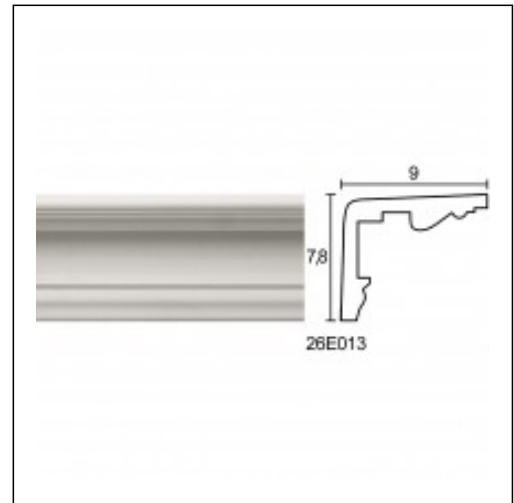

## Large Linear Cornices / Ceiling B

Cat.No. 26.E.013

Large Linear Cornices

**Length:** 225 cm.

**Depth:** 9 cm.

**Height:** 7.8 cm.