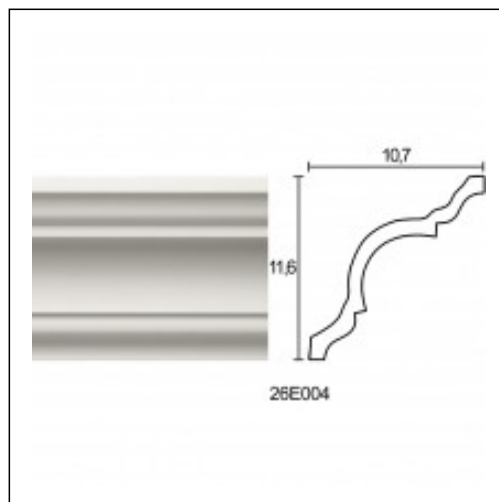

Large Linear Cornices / Felizol

Cat.No. 26.E.004

Large Linear Cornices

Width: 10.7 cm.

Length: 225 cm.

Height: 11.6 cm.

RELATIVE PRODUCT PHOTOS