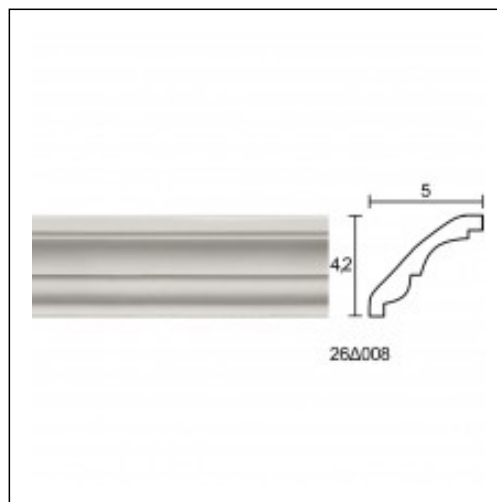

Large Linear Cornices / Ivoire

Cat.No. 26.D.008

Large Linear Cornices

Length: 225 cm.

Depth: 5 cm.

Height: 4.2 cm.

RELATIVE PRODUCT PHOTOS