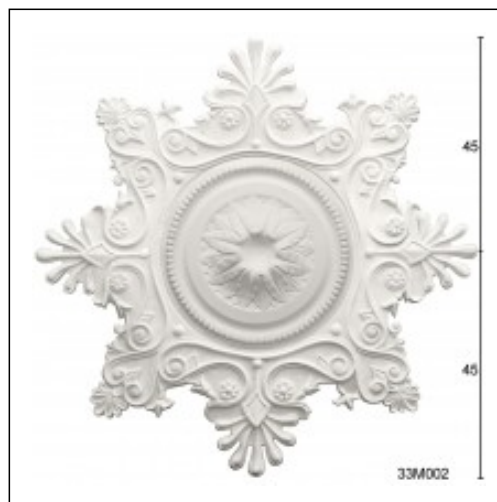

Glyphic Ceiling Roses / Four Stars

Cat.No. 33.M.002

Round Glyphic Centerpiece

F1: 90 cm.

RELATIVE PRODUCT PHOTOS