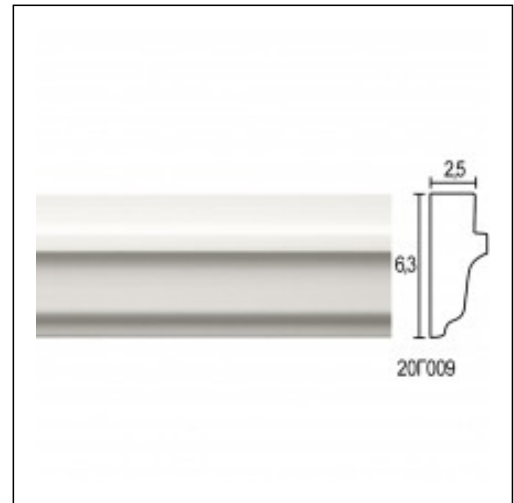

Panel Mouldings for Ceiling / Recessed

Cat.No. 20.C.009

Panel moulding for ceiling

Width: 7.3 cm.

Length: 150 cm.

Height: 6.3 cm.

RELATIVE PRODUCT PHOTOS