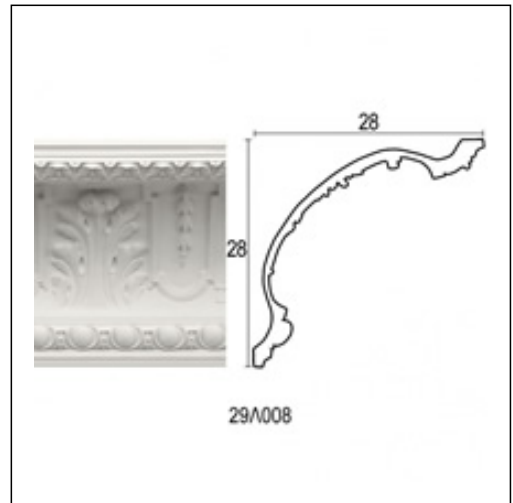

Glyphic Cornices / Dekele 2.10m

Cat.No. 29.L.008

Glyphic Cornice

Length: 210 cm.

Depth: 28 cm.

Height: 28 cm.

RELATIVE PRODUCT PHOTOS