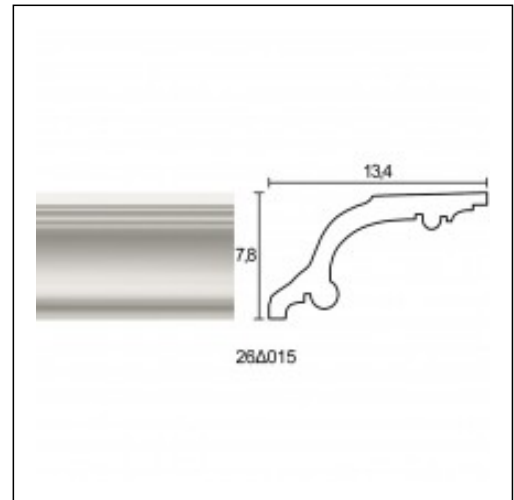

Large Linear Cornices / Logaras

Cat.No. 26.D.015

Large Linear Cornice

Width: 13.4 cm.

Length: 225 cm.

Height: 7.8 cm.

RELATIVE PRODUCT PHOTOS