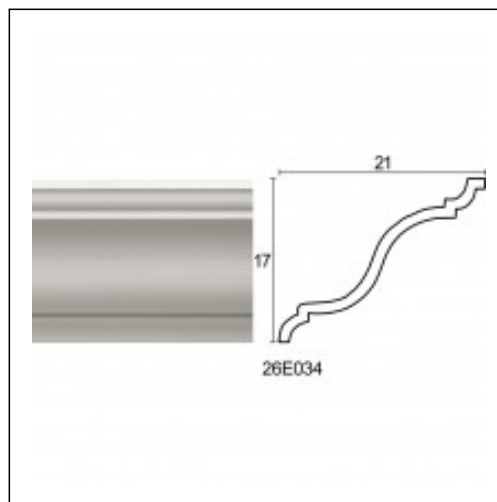

Large Linear Cornices / Mild Waves

Cat.No. 26.E.034

Large Linear Cornice

Width: 21 cm.

Length: 225 cm.

Height: 17 cm.

RELATIVE PRODUCT PHOTOS