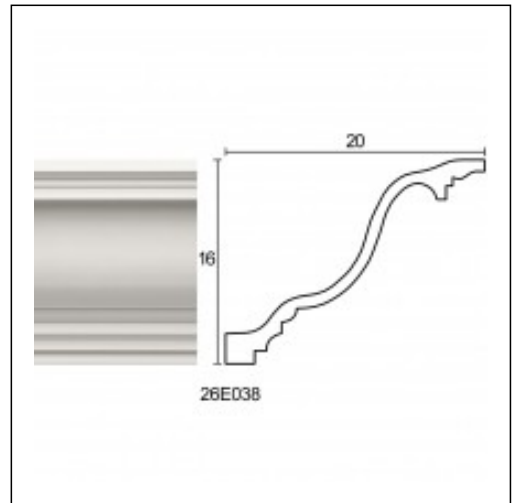

Large Linear Cornices / 1973

Cat.No. 26.E.038

Large Linear Cornice

Width: 20 cm.

Length: 225 cm.

Height: 16 cm.

RELATIVE PRODUCT PHOTOS