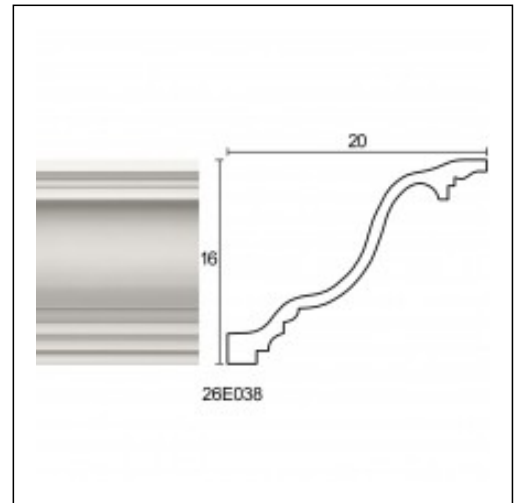

Large Linear Cornices / 1973

Cat.No. 26.E.038

Large Linear Cornice

Width: 20 cm.

Length: 225 cm.

Height: 16 cm.

RELATIVE PRODUCT PHOTOS