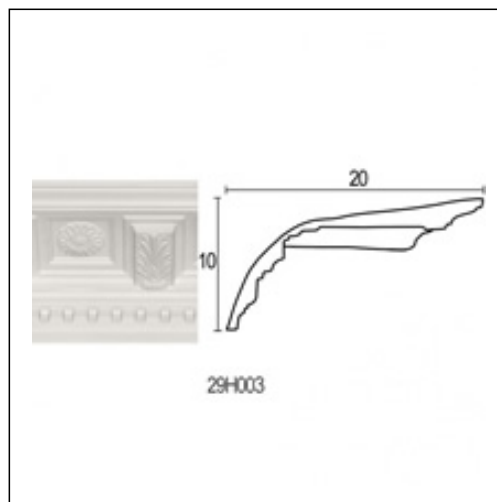

Glyphic Cornices / Panel Daisy 195cm

Cat.No. 29.H.003

Glyphic Cornice

Length: 195 cm.

Depth: 20 cm.

Height: 10 cm.

RELATIVE PRODUCT PHOTOS