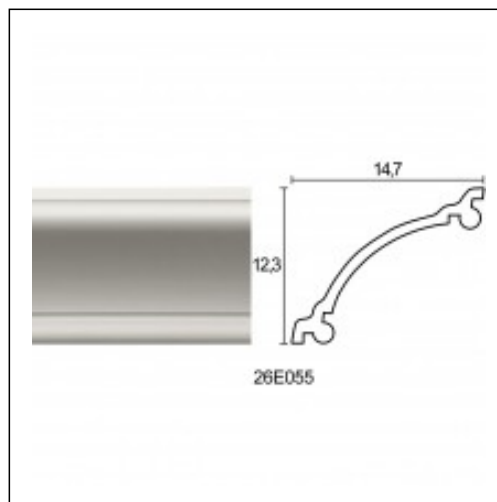

Large Linear Cornices / Thrace

Cat.No. 26.E.055

Large Linear Cornice

Width: 14.7 cm.

Length: 225 cm.

Height: 12.3 cm.

RELATIVE PRODUCT PHOTOS