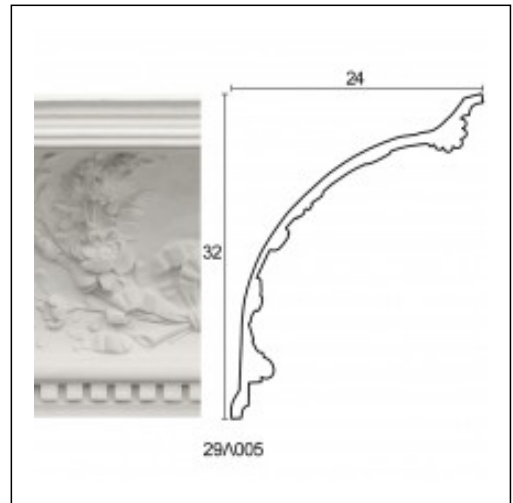

Glyphic Cornices / Verdi

Cat.No. 29.L.005

Glyphic Cornice

Length: 160 cm.

Depth: 24 cm.

Height: 32 cm.

RELATIVE PRODUCT PHOTOS