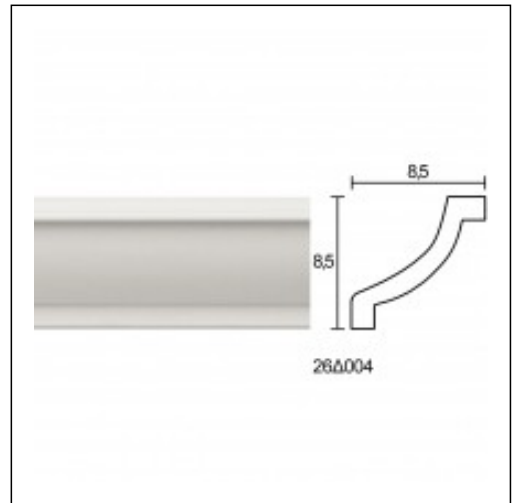

## Large Linear Cornices / Argyris Large

Cat.No. 26.D.004

Linear Conice. Spread of 19 cm

**Width:** 8.5 cm.

**Length:** 225 cm.

**Height:** 8.5 cm.