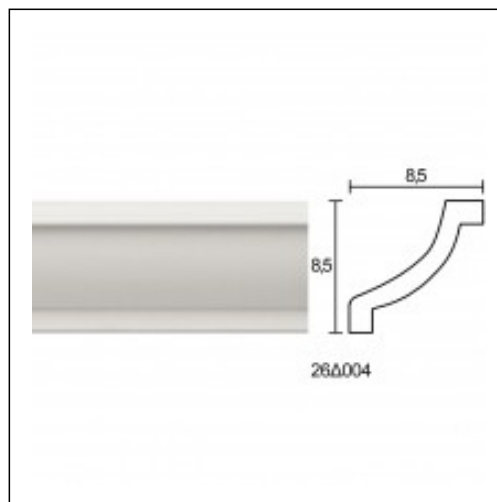

## Large Linear Cornices / Argyris Large

Cat.No. 26.D.004

Linear Conice. Spread of 19 cm

**Width:** 8.5 cm.

**Length:** 225 cm.

**Height:** 8.5 cm.