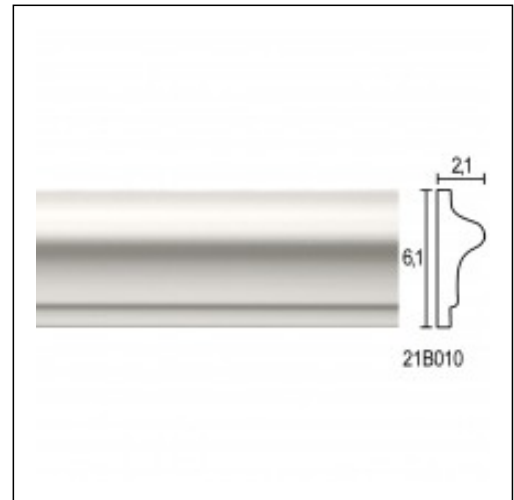

Panel Mouldings for Ceiling / Almond Dimopoulos Groove

Cat.No. 21.B.010

Panel for Ceiling

Length: 150 cm.

Depth: 2.1 cm.

Height: 6.1 cm.

RELATIVE PRODUCT PHOTOS