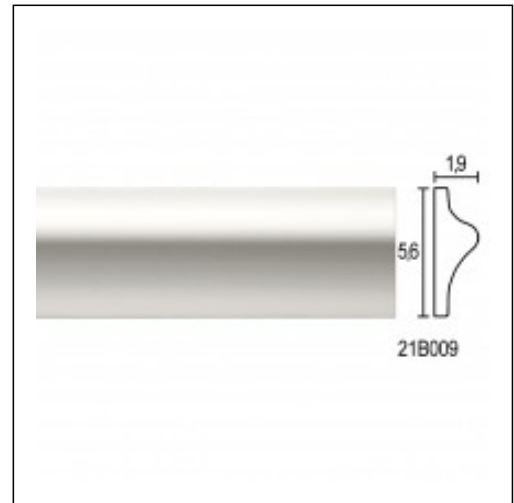

## Panel Mouldings for Ceiling / Almond Dimopoulos

Cat.No. 21.B.009

Panel for Ceiling

**Length:** 150 cm.

**Depth:** 1.9 cm.

**Height:** 5.6 cm.