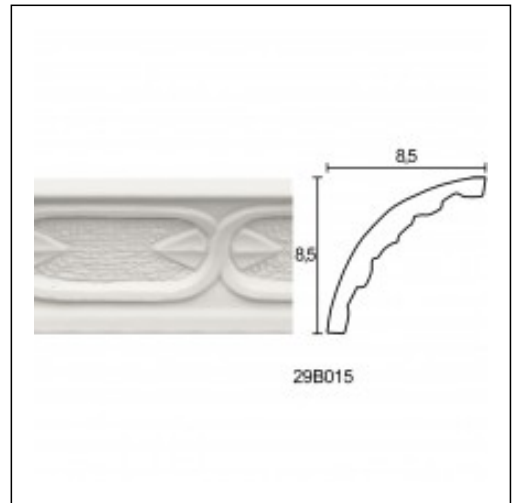

Glyphic Cornices / Oval Frame 225cm

Cat.No. 29.B.015

Glyphic Cornice

Width: 8.5 cm.

Length: 225 cm.

Height: 8.5 cm.

RELATIVE PRODUCT PHOTOS