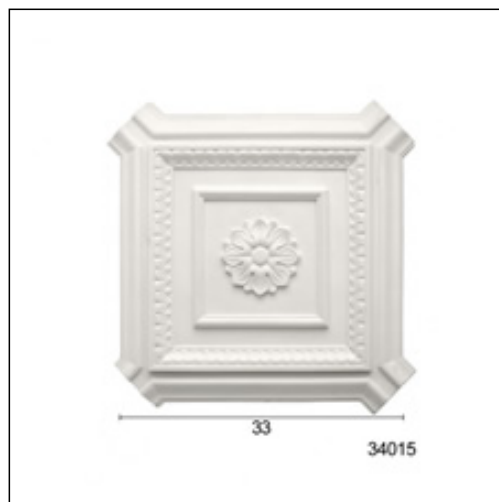

/ Leaves & Daisies

Cat.No. 34.P.015

Decorative stones

**Width:** 33 cm.

**Height:** 33 cm.

RELATIVE PRODUCT PHOTOS