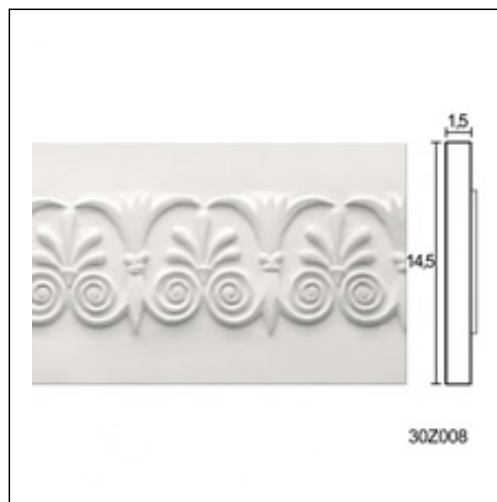

Ribbed panels / Ridge Tile Small

Cat.No. 30.Z.008

Glyphic Panel Moulding

Length: 113 cm.

Depth: 1.5 cm.

Height: 14.5 cm.

RELATIVE PRODUCT PHOTOS