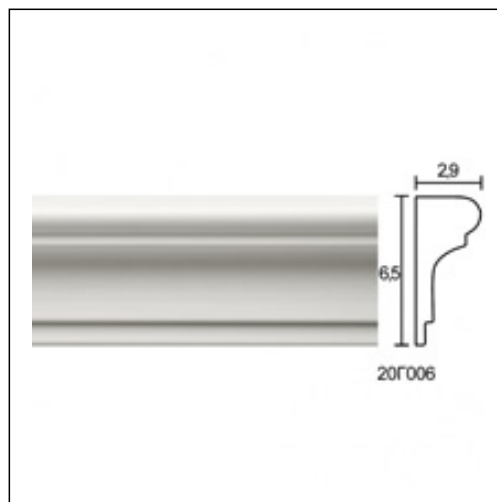

Panel Mouldings for Ceiling and Wall / Bournias Large without RecessCat.No. 20.C.006

Panel Moulding for Ceiling and Wall

Width: 2.9 cm.**Length:** 150 cm.**Height:** 6.5 cm.

RELATIVE PRODUCT PHOTOS