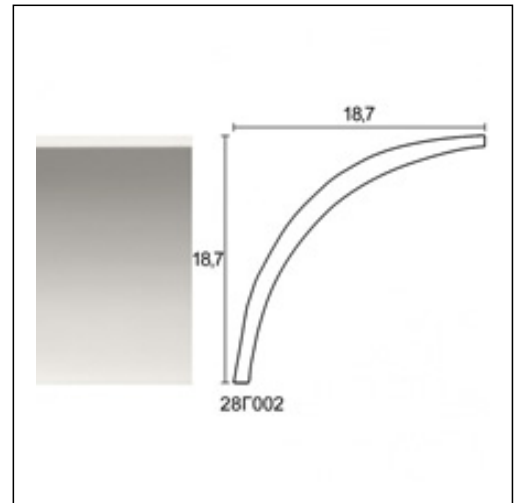

## Gleam - Reflecting Light / Plain 1

Cat.No. 28.C.002

Gleam - Reflecting the light inside of the hidden lighting

**Width:** 19 cm.

**Length:** 225 cm.

**Height:** 19 cm.