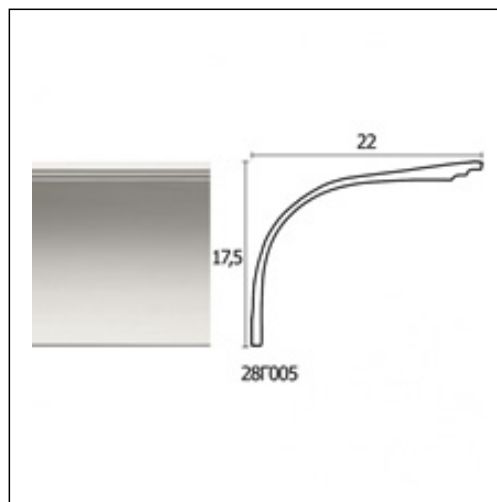

## Gleam - Reflecting Light / Steps

Cat.No. 28.C.005

Gleam - Reflecting the light inside of the hidden lighting

**Width:** 24 cm.

**Length:** 225 cm.

**Height:** 17 cm.