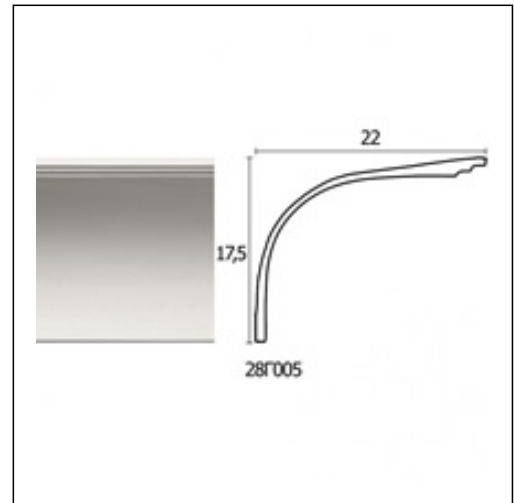

Gleam - Reflecting Light / Steps

Cat.No. 28.C.005

Gleam - Reflecting the light inside of the hidden lighting

Width: 24 cm.

Length: 225 cm.

Height: 17 cm.

RELATIVE PRODUCT PHOTOS