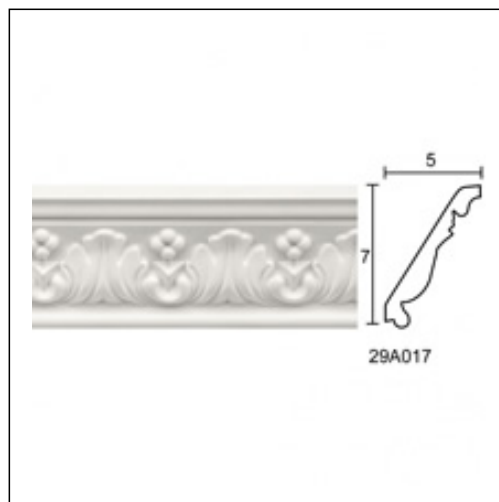

Glyphic Cornices / Southern Pacific Flower

Cat.No. 29.A.017

Glyphic Cornice

Length: 180 cm.

Depth: 5 cm.

Height: 7 cm.

RELATIVE PRODUCT PHOTOS