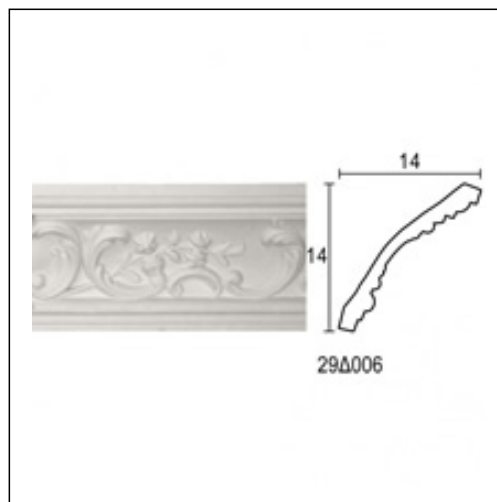

Glyphic Cornices / Rattan Center

Cat.No. 29.D.006

Glyphic Cornice

Length: 160 cm.

Depth: 14 cm.

Height: 14 cm.

RELATIVE PRODUCT PHOTOS