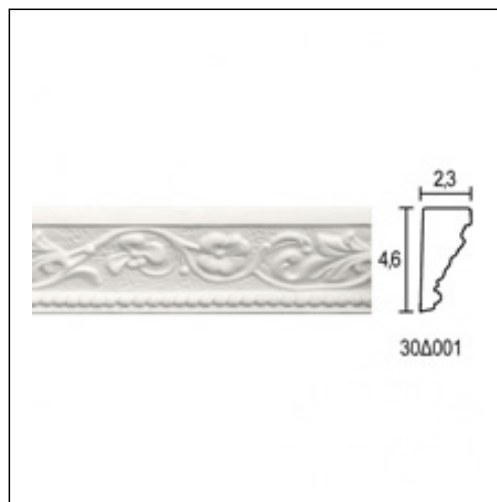

Panel Mouldings for Ceiling and Wall / Little Flower

Cat.No. 30.D.001

Glyphic Panel Moulding

Length: 150 cm.

Depth: 2.3 cm.

Height: 4.6 cm.

RELATIVE PRODUCT PHOTOS