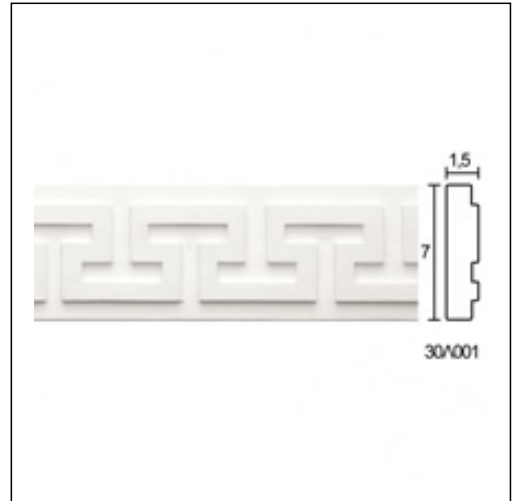

Ribbed panels / Greca

Cat.No. 30.L.001

Glyphic Panel Moulding

Length: 120 cm.

Depth: 1.5 cm.

Height: 7 cm.

RELATIVE PRODUCT PHOTOS