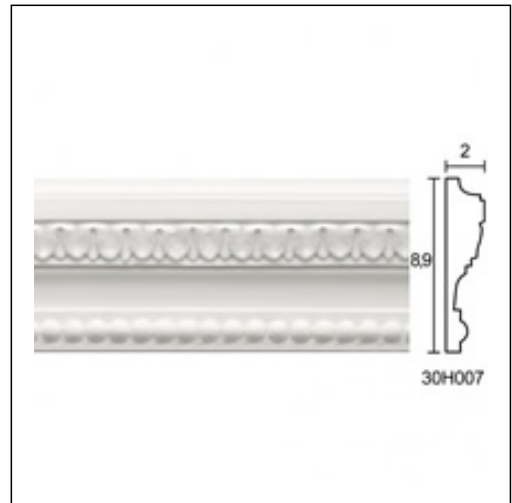

Ribbed panels / Leaves & Beads

Cat.No. 30.H.007

Glyphic Panel Moulding

Length: 150 cm.

Depth: 2 cm.

Height: 8.9 cm.

RELATIVE PRODUCT PHOTOS