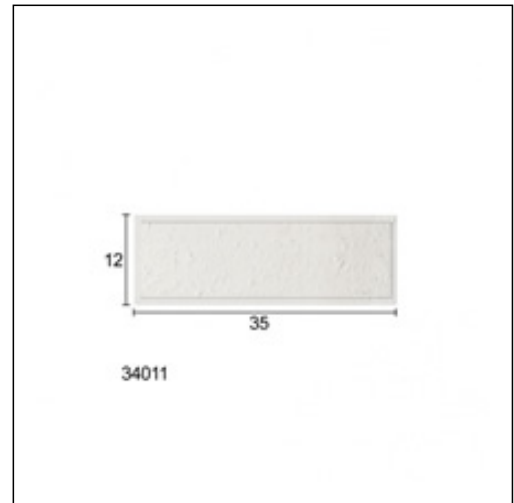

/ Coarse-textured with Groove C

Cat.No. 34.P.011

Decorative Stone

Width: 12 cm.

Length: 35 cm.

RELATIVE PRODUCT PHOTOS