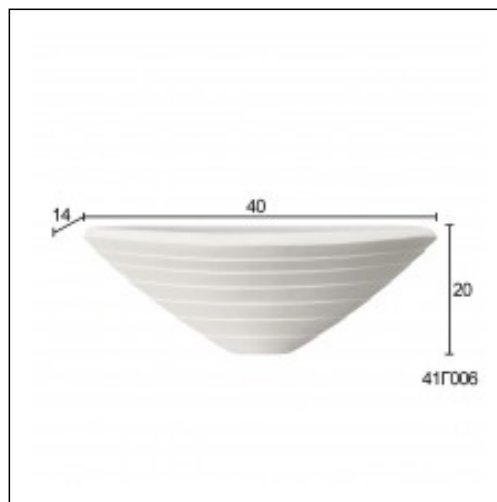

Linear / Striate B

Cat.No. 41.C.006

Wall Lamp

Width: 40 cm.

Depth: 14 cm.

Height: 20 cm.

RELATIVE PRODUCT PHOTOS