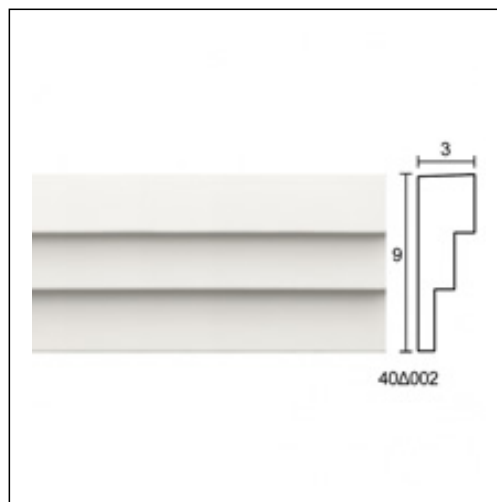

Porticos / Step

Cat.No. 40.D.002

Portico

Length: 150 cm.

Depth: 3 cm.

Height: 9 cm.

RELATIVE PRODUCT PHOTOS