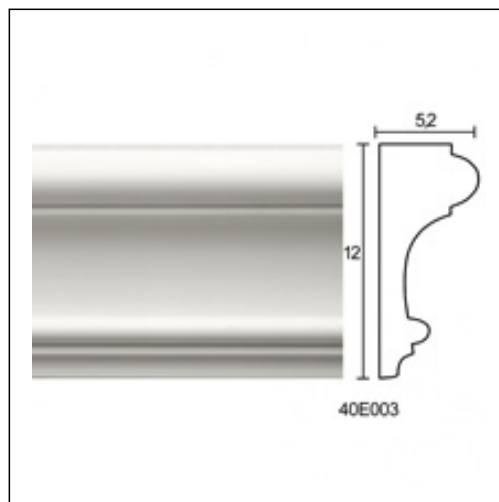

Porticos / Mykonos 2

Cat.No. 40.E.003

Portico

Length: 150 cm.

Depth: 5.2 cm.

Height: 12 cm.

RELATIVE PRODUCT PHOTOS