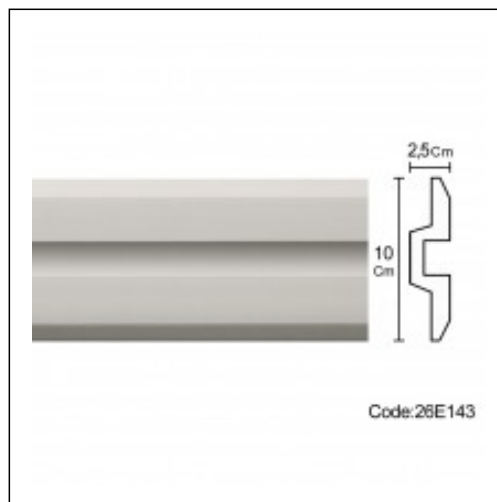

## Large Linear Cornices / Omega 10cm

Cat.No. 26.E.143

Large Linear Cornices

**Length:** 225 cm.

**Depth:** 10 cm.

**Height:** 2.4 cm.