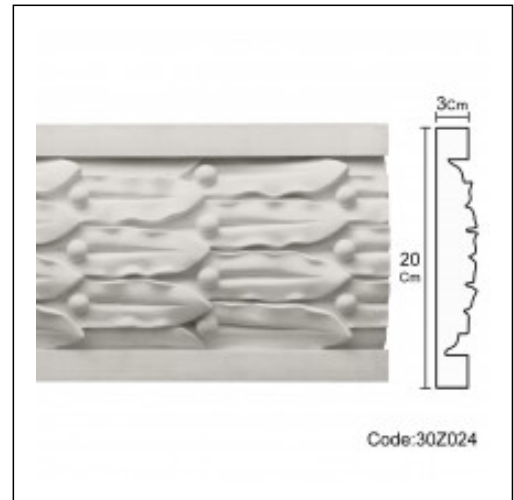

Ribbed panels / Laurels Drougas

Cat.No. 30.Z.024

Ribbed panels

Length: 100 cm.

Depth: 3 cm.

Height: 20 cm.

RELATIVE PRODUCT PHOTOS