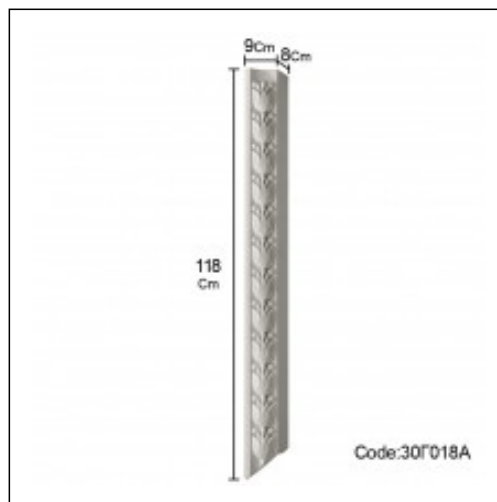

Panel Mouldings for Ceiling and Wall / Inlaid Tulip Drougas

Cat.No. 30.C.018

Panel mouldings

Length: 118 cm.

Depth: 8 cm.

Height: 9 cm.

RELATIVE PRODUCT PHOTOS