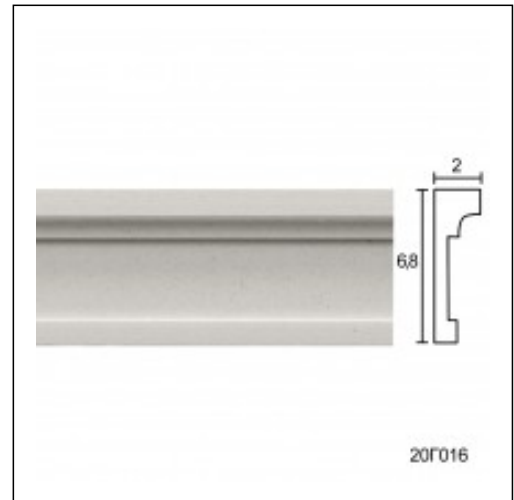

## Panel Mouldings for Ceiling and Wall / Dora

Cat.No. 20.C.016

Panel Mouldings for Ceiling and Wall

**Length:** 150 cm.

**Depth:** 2.1 cm.

**Height:** 6.7 cm.