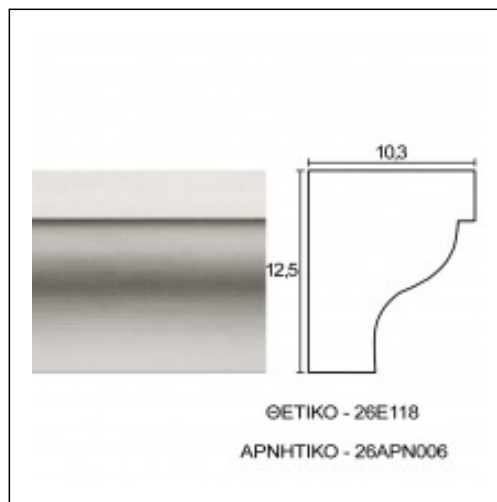

## Large Linear Cornices / Vastardis

Cat.No. 26.E.118

Large Linear Cornices

**Width:** 12 cm.

**Length:** 225 cm.

**Height:** 10 cm.