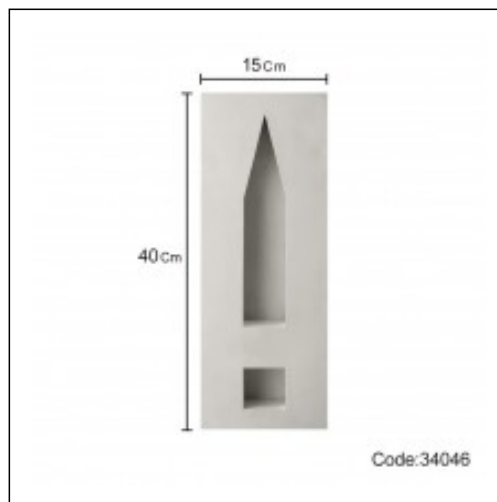

/ Coating Plate Pylos New 40x15cm

Cat.No. 34.P.046

Decorative Stones - Coatings

**Width:** 15 cm.

**Length:** 40 cm.

RELATIVE PRODUCT PHOTOS