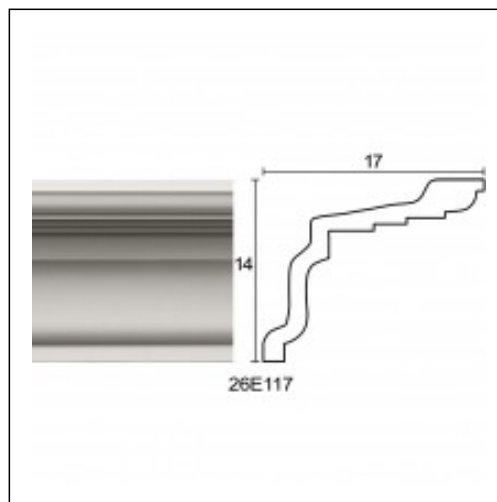

Large Linear Cornices / Vokou

Cat.No. 26.E.117

Large Linear Cornices

Width: 14 cm.

Length: 225 cm.

Height: 17 cm.

RELATIVE PRODUCT PHOTOS