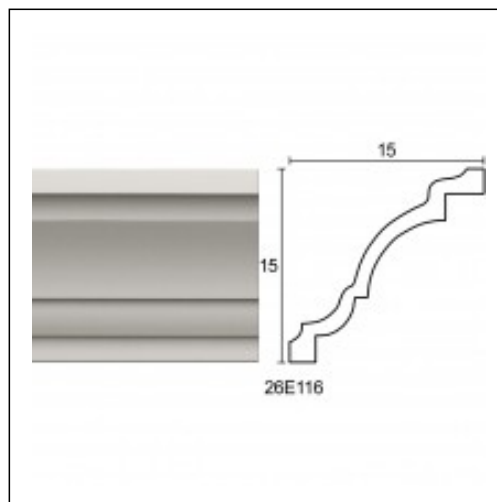

Large Linear Cornices / Aos

Cat.No. 26.E.116

Large Linear Cornices

Width: 15 cm.

Length: 225 cm.

Height: 15 cm.

RELATIVE PRODUCT PHOTOS