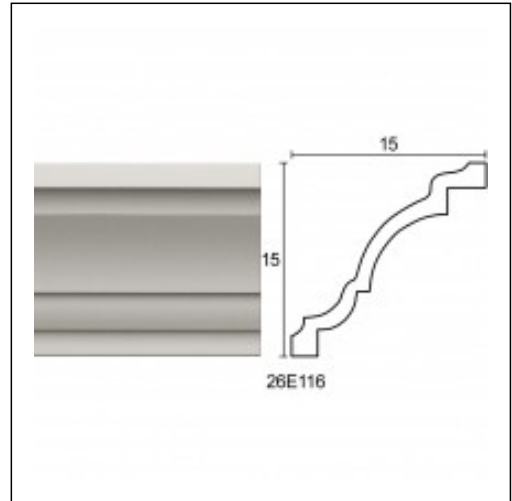

## Large Linear Cornices / Aos

Cat.No. 26.E.116

Large Linear Cornices

**Width:** 15 cm.

**Length:** 225 cm.

**Height:** 15 cm.