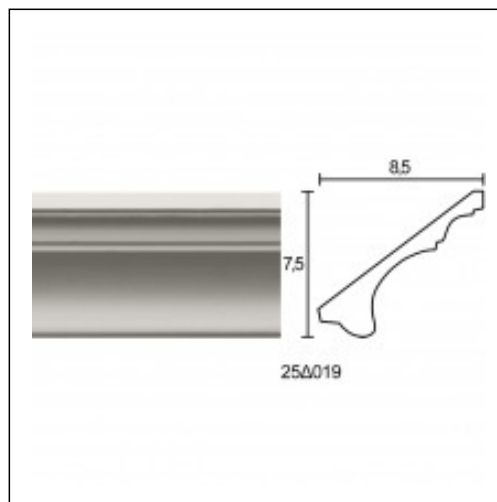

Linear Cornices (bench) / Avgeiou

Cat.No. 25.D.019

Linear cornices

Width: 7 cm.

Length: 150 cm.

Height: 8.2 cm.

RELATIVE PRODUCT PHOTOS