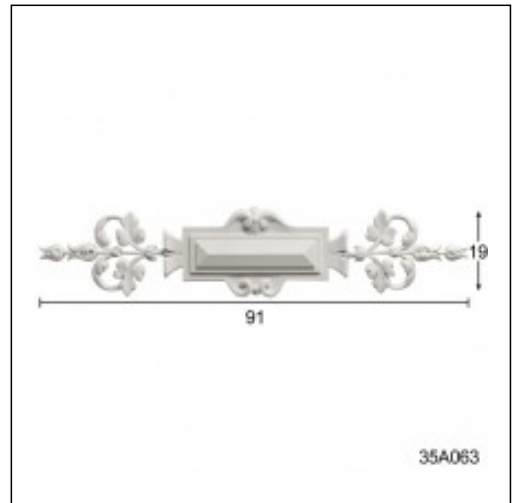

Decorative Elements / Neoclassical with Leaves

Cat.No. 35.A.063

Width: 19 cm.

Length: 91 cm.

RELATIVE PRODUCT PHOTOS