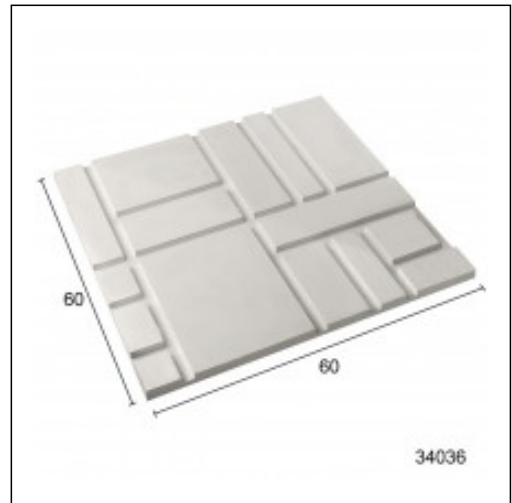

/ Recess 60x60cm

Cat.No. 34.P.036

Decorative Stones

Width: 60 cm.

Length: 60 cm.

RELATIVE PRODUCT PHOTOS