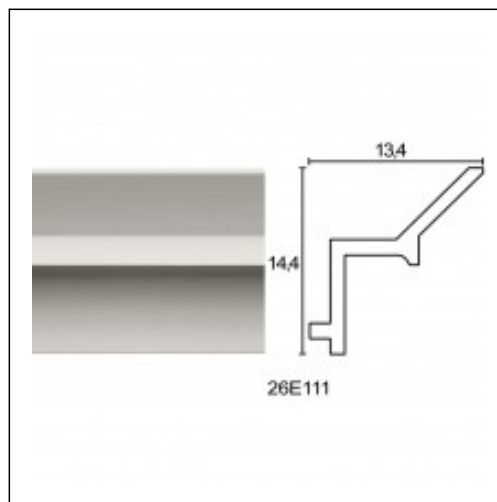

Large Linear Cornices / Egypt

Cat.No. 26.E.111

Large Linear Cornices

Length: 225 cm.

Depth: 13.4 cm.

Height: 14.4 cm.

RELATIVE PRODUCT PHOTOS