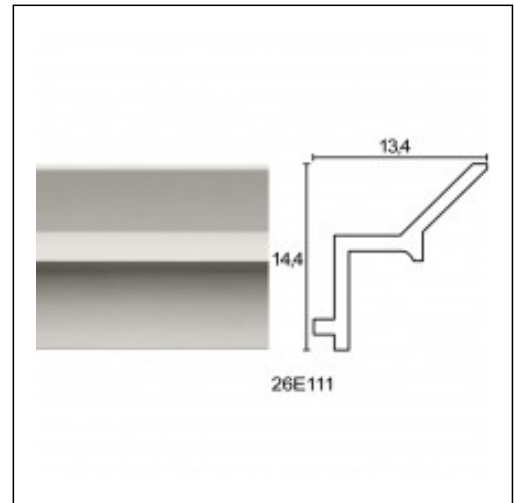

Large Linear Cornices / Egypt

Cat.No. 26.E.111

Large Linear Cornices

Length: 225 cm.

Depth: 13.4 cm.

Height: 14.4 cm.

RELATIVE PRODUCT PHOTOS