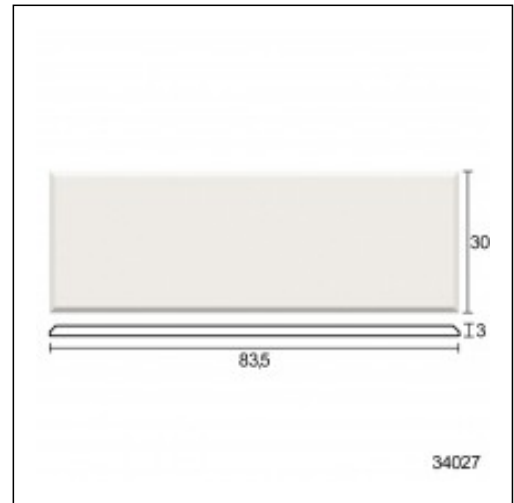

## / Coating Plate with Recess 0.9cm 2

Cat.No. 34.P.027

### Coating Elements

**Length:** 83.5 cm.

**Depth:** 1.5 cm.

**Height:** 29.5 cm.