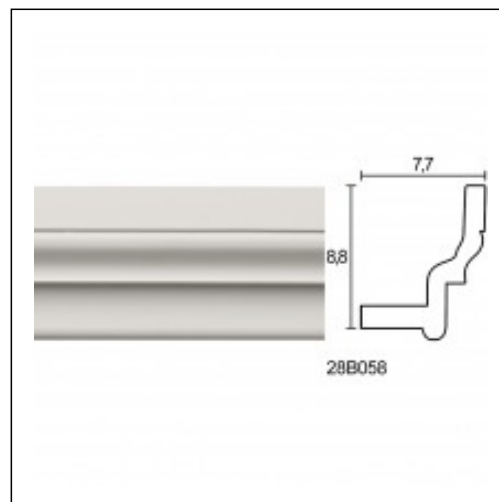

Linear Hidden Lighting / Semicircle

Cat.No. 28.B.058

Linear Hidden Lighting

Length: 225 cm.**Depth:** 7.7 cm.**Height:** 8.8 cm.

RELATIVE PRODUCT PHOTOS