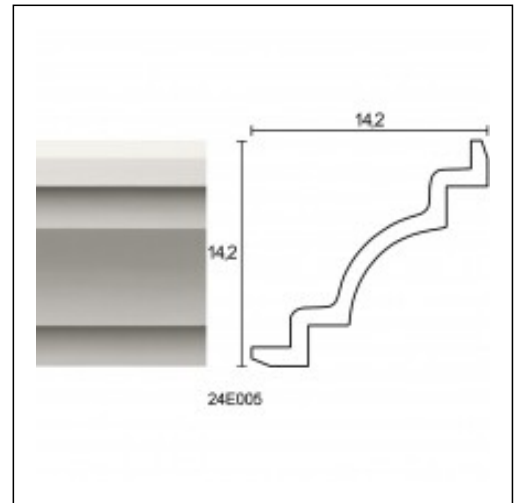

Corners Linear / Corner Frame for Arch

Cat.No. 24.E.005

Corners Linear

Length: 225 cm.

Depth: 13.8 cm.

Height: 13.8 cm.

RELATIVE PRODUCT PHOTOS