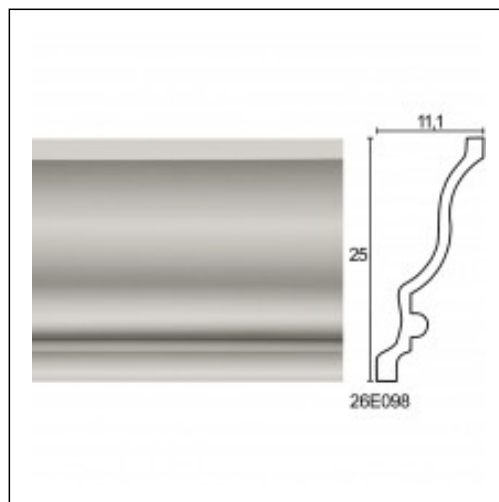

Large Linear Cornices / Syros

Cat.No. 26.E.098

Large Linear Cornices

Length: 225 cm.

Depth: 11 cm.

Height: 25 cm.

RELATIVE PRODUCT PHOTOS