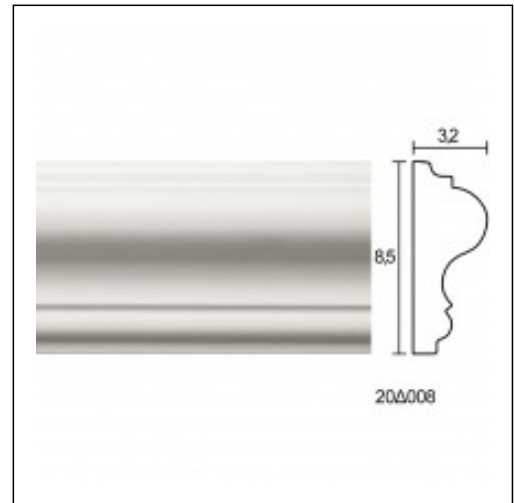

Panel Mouldings for Ceiling and Wall / Tinos Large 8.5cm

Cat.No. 20.D.008

Panel Mouldings for Ceiling and Wall

Length: 150 cm.

Depth: 3.3 cm.

Height: 8.5 cm.

RELATIVE PRODUCT PHOTOS